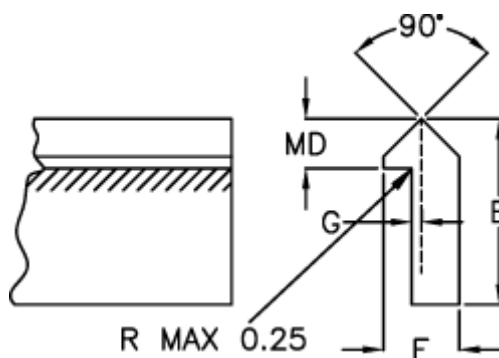

Data Sheet

Article number: 055610500

Description: Single edge track TS1 500mm

Measures

E = 11.09

F = 4.74

G = 0.78

Kg/m = 0.272

MD(T) = 3.17